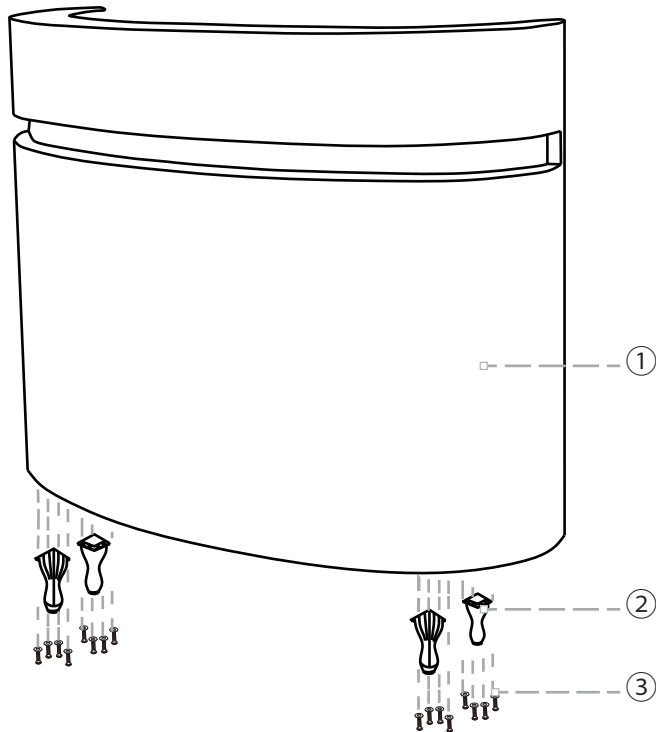

ASSEMBLY INSTRUCTIONS
List of Parts

Cupboard

Caster Wheel

Screw(M6x16mm)

ASSEMBLY INSTRUCTIONS

Cross Screwdriver (excluded)

ASSEMBLY INSTRUCTIONS

AFTERCARE INSTRUCTIONS