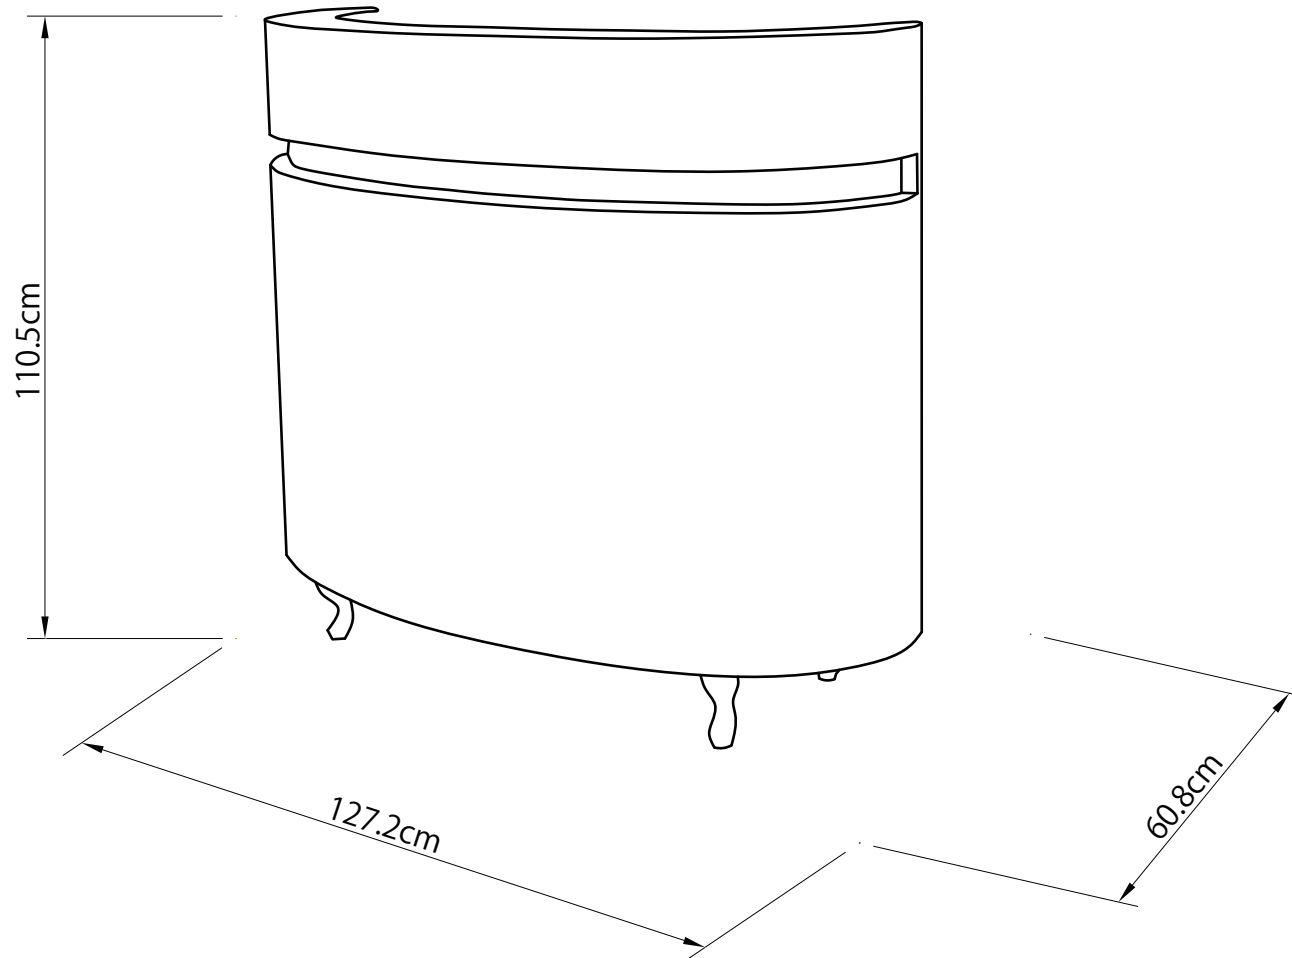

ASSEMBLY INSTRUCTIONS
List of Parts

Cupboard

Caster Wheel

Screw(M6x16mm)

ASSEMBLY INSTRUCTIONS

Cross Screwdriver (excluded)

ASSEMBLY INSTRUCTIONS

AFTERCARE INSTRUCTIONS