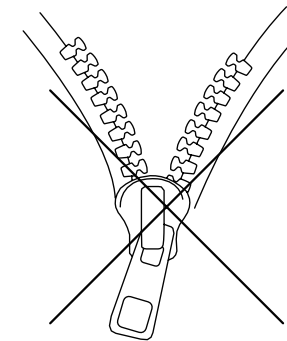

Never remove and wash leather covers

After an initial period of use, check all fastenings for any loosened screws etc. If found, please tightened appropriately