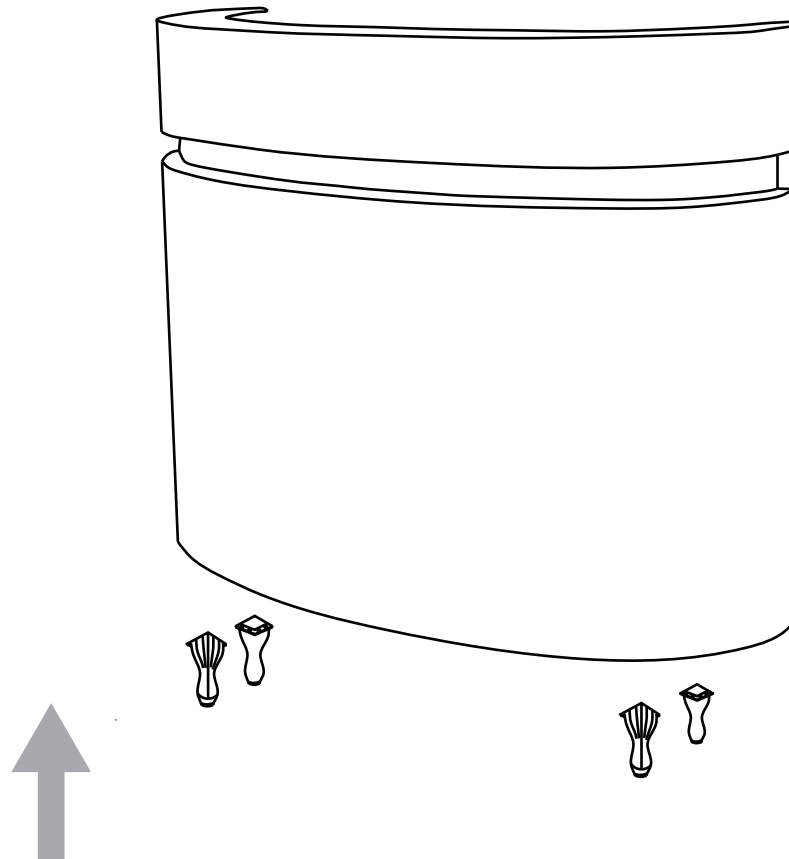

ASSEMBLY INSTRUCTIONS
List of Parts

Cupboard

Caster Wheel

Screw(M6x16mm)

ASSEMBLY INSTRUCTIONS

Cross Screwdriver (excluded)

ASSEMBLY INSTRUCTIONS

AFTERCARE INSTRUCTIONS