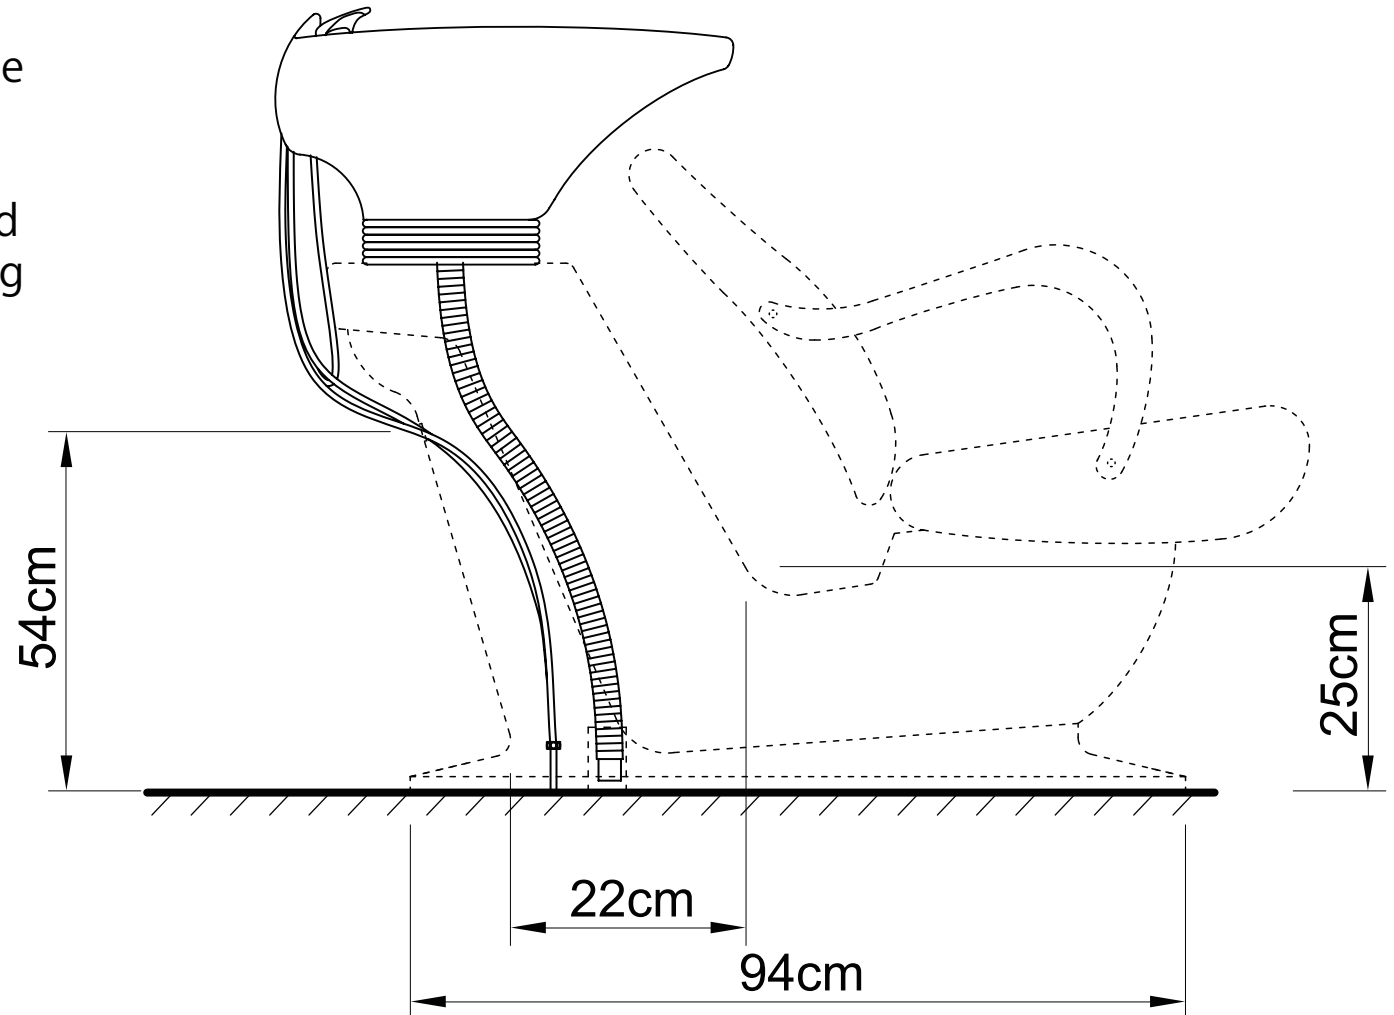

PLUMBING INSTRUCTIONS

Wall Plumbing

Wall plumbing setup:
Circle opening on removable back for drain pipe exit

Floor plumbing setup:

All connection pipes are enclosed within the base unit.

Water supply lines are routed into the unit via a circular opening on the back of the base.