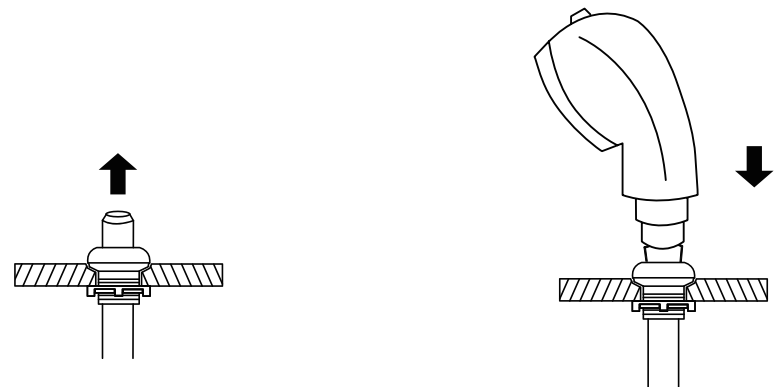

Undo the access panel by twisting clockwise then using the 4* 14mm washers & gaskets provided fasten the sink to the base.

ASSEMBLY INSTRUCTIONS

Tap Assembly Instruction

STEP 1

STEP 2

ASSEMBLY INSTRUCTIONS Showerhead Assembly Instruction

Unscrew the fastener from the showerhead holder.

STEP 1

Fasten the showerhead holder to the sink with the fastener.

STEP 2

Unscrew the sprayerhead from the sprayer hose.

STEP 3

Place the sprayer hose from underneath through the showerhead holder and fasten the showerhead to the sprayer hose.

STEP 4

ASSEMBLY INSTRUCTIONS

Connect to sprayer hose to the tap shown in the diagram.

Blue water pipe
(connect to cold water)

Red water pipe
(connect to hot water)

Plumbing setup:

*removable back panel to route both water supply lines and make all connections.