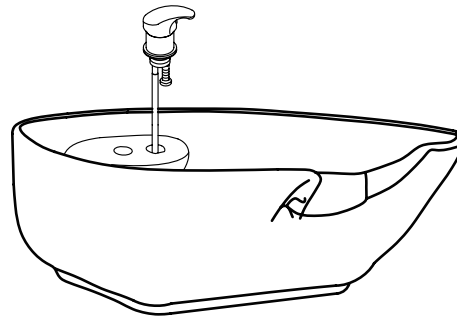

Floor Anchor

x4

ASSEMBLY INSTRUCTIONS

Please leave minimum 20cm of space measuring from finished wall to the back of the sink to allow sink's tilting position.

DIR

www.dirsalonfurniture.uk

ASSEMBLY INSTRUCTIONS

ASSEMBLY INSTRUCTIONS

Tools Necessary

14mm Spanner (excluded)

ASSEMBLY INSTRUCTIONS Sink Assembly Instruction

Align the sink to the base as shown in the diagram.

ASSEMBLY INSTRUCTIONS

ASSEMBLY INSTRUCTIONS Sink Assembly Instruction

Undo the access panel by twisting clockwise then using the 4* 14mm washers & gaskets provided fasten the sink to the base.

ASSEMBLY INSTRUCTIONS

Tap Assembly Instruction

STEP 1

STEP 2

ASSEMBLY INSTRUCTIONS Showerhead Assembly Instruction

Unscrew the fastener from the showerhead holder.

STEP 1

Fasten the showerhead holder to the sink with the fastener.

STEP 2

Unscrew the sprayerhead from the sprayer hose.

STEP 3

Place the sprayer hose from underneath through the showerhead holder and fasten the showerhead to the sprayer hose.