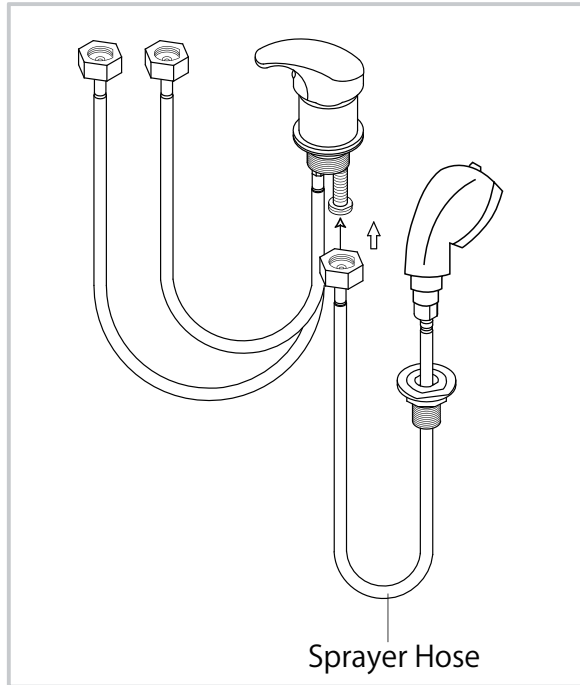

Undo the access panel by twisting clockwise then using the 4* 14mm washers & gaskets provided fasten the sink to the base.

ASSEMBLY INSTRUCTIONS

Tap Assembly Instruction

STEP 1

STEP 2

ASSEMBLY INSTRUCTIONS Showerhead Assembly Instruction

Unscrew the fastener from the showerhead holder.

STEP 1

Fasten the showerhead holder to the sink with the fastener.

STEP 2

Unscrew the sprayerhead from the sprayer hose.

STEP 3

Place the sprayer hose from underneath through the showerhead holder and fasten the showerhead to the sprayer hose.

STEP 4

ASSEMBLY INSTRUCTIONS

Connect to sprayer hose to the tap shown in the diagram.

Blue water pipe
(connect to cold water)

Red water pipe
(connect to hot water)

Plumbing setup:

*removable back panel to route both water supply lines and make all connections.

PLUMBING INSTRUCTIONS

Wall Plumbing

Wall plumbing setup:
Circle opening on removable back for drain pipe exit

Floor plumbing setup:

All connection pipes are enclosed within the base unit.

Water supply lines are routed into the unit via a circular opening on the back of the base.