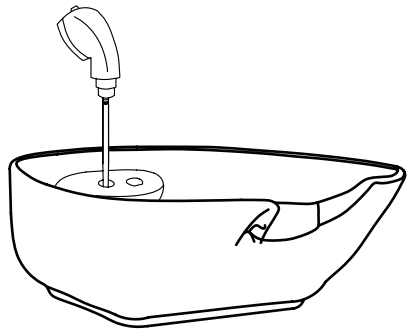

ASSEMBLY INSTRUCTIONS

Tools Necessary

14mm Spanner (excluded)

ASSEMBLY INSTRUCTIONS Sink Assembly Instruction

Align the sink to the base as shown in the diagram.

ASSEMBLY INSTRUCTIONS

ASSEMBLY INSTRUCTIONS Sink Assembly Instruction

Undo the access panel by twisting clockwise then using the 4* 14mm washers & gaskets provided fasten the sink to the base.

ASSEMBLY INSTRUCTIONS

Tap Assembly Instruction

STEP 1

STEP 2

ASSEMBLY INSTRUCTIONS Showerhead Assembly Instruction

Unscrew the fastener from the showerhead holder.

STEP 1

Fasten the showerhead holder to the sink with the fastener.

STEP 2

Unscrew the sprayerhead from the sprayer hose.

STEP 3

Place the sprayer hose from underneath through the showerhead holder and fasten the showerhead to the sprayer hose.