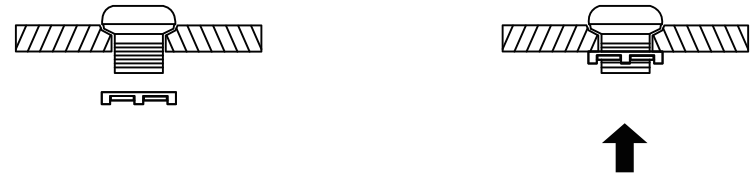

Undo the access panel by twisting clockwise then using the 4* 14mm washers & gaskets provided fasten the sink to the base.

ASSEMBLY INSTRUCTIONS

Tap Assembly Instruction

STEP 1

STEP 2

ASSEMBLY INSTRUCTIONS Showerhead Assembly Instruction

Unscrew the fastener from the showerhead holder.

STEP 1

Fasten the showerhead holder to the sink with the fastener.

STEP 2

Unscrew the sprayerhead from the sprayer hose.

STEP 3

Place the sprayer hose from underneath through the showerhead holder and fasten the showerhead to the sprayer hose.