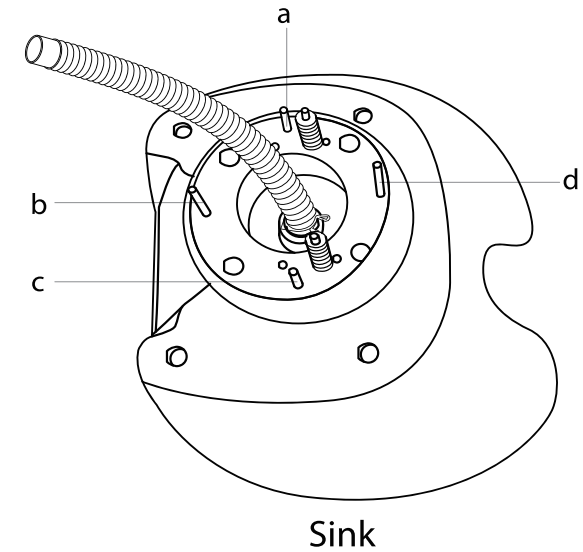

Floor Anchor

x4

ASSEMBLY INSTRUCTIONS

Please leave minimum 20cm of space measuring from finished wall to the back of the sink to allow sink's tilting position.

DIR

www.dirsalonfurniture.uk

ASSEMBLY INSTRUCTIONS

ASSEMBLY INSTRUCTIONS

Tools Necessary

14mm Spanner (excluded)

ASSEMBLY INSTRUCTIONS Sink Assembly Instruction

Align the sink to the base as shown in the diagram.

ASSEMBLY INSTRUCTIONS

ASSEMBLY INSTRUCTIONS Sink Assembly Instruction

Undo the access panel by twisting clockwise then using the 4* 14mm washers & gaskets provided fasten the sink to the base.

ASSEMBLY INSTRUCTIONS

Tap Assembly Instruction

STEP 1

STEP 2

ASSEMBLY INSTRUCTIONS Showerhead Assembly Instruction

Unscrew the fastener from the showerhead holder.

STEP 1

Fasten the showerhead holder to the sink with the fastener.

STEP 2

Unscrew the sprayerhead from the sprayer hose.

STEP 3

Place the sprayer hose from underneath through the showerhead holder and fasten the showerhead to the sprayer hose.