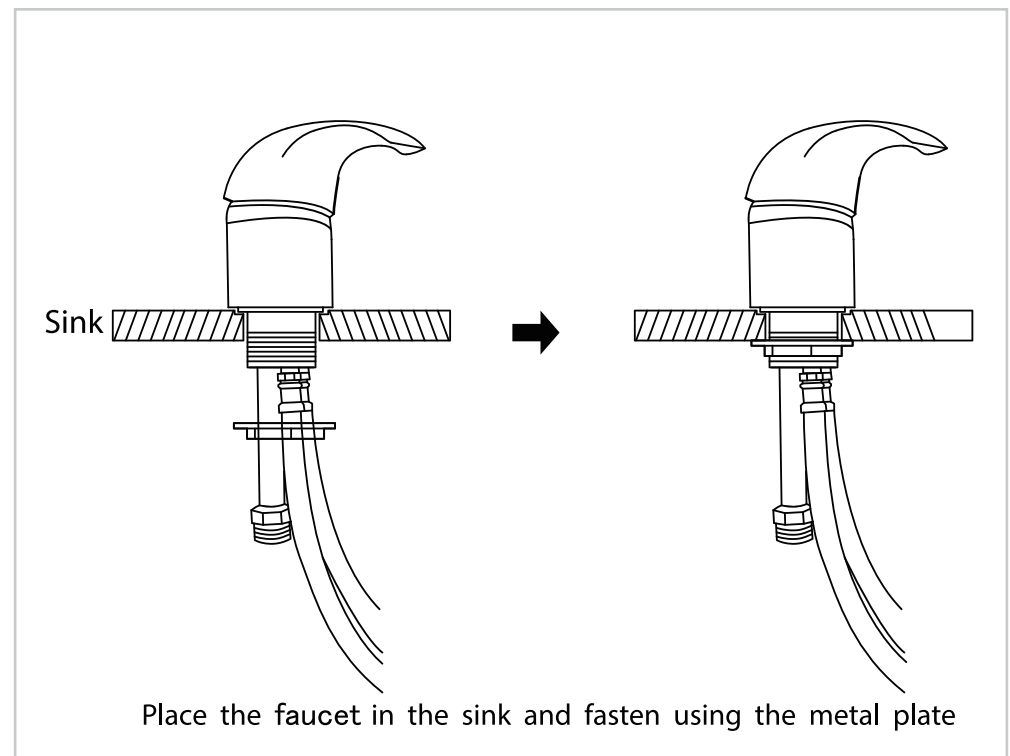

Floor Anchor

x4

ASSEMBLY INSTRUCTIONS

Please leave minimum 20cm of space measuring from finished wall to the back of the sink to allow sink's tilting position.

DIR

www.dirsalonfurniture.uk

ASSEMBLY INSTRUCTIONS

ASSEMBLY INSTRUCTIONS

Tools Necessary

14mm Spanner (excluded)

ASSEMBLY INSTRUCTIONS Sink Assembly Instruction

Align the sink to the base as shown in the diagram.

ASSEMBLY INSTRUCTIONS

ASSEMBLY INSTRUCTIONS Sink Assembly Instruction

Undo the access panel by twisting clockwise then using the 4* 14mm washers & gaskets provided fasten the sink to the base.

ASSEMBLY INSTRUCTIONS

Tap Assembly Instruction

STEP 1

STEP 2

ASSEMBLY INSTRUCTIONS Showerhead Assembly Instruction

Unscrew the fastener from the showerhead holder.

STEP 1

Fasten the showerhead holder to the sink with the fastener.

STEP 2

Unscrew the sprayerhead from the sprayer hose.

STEP 3

Place the sprayer hose from underneath through the showerhead holder and fasten the showerhead to the sprayer hose.