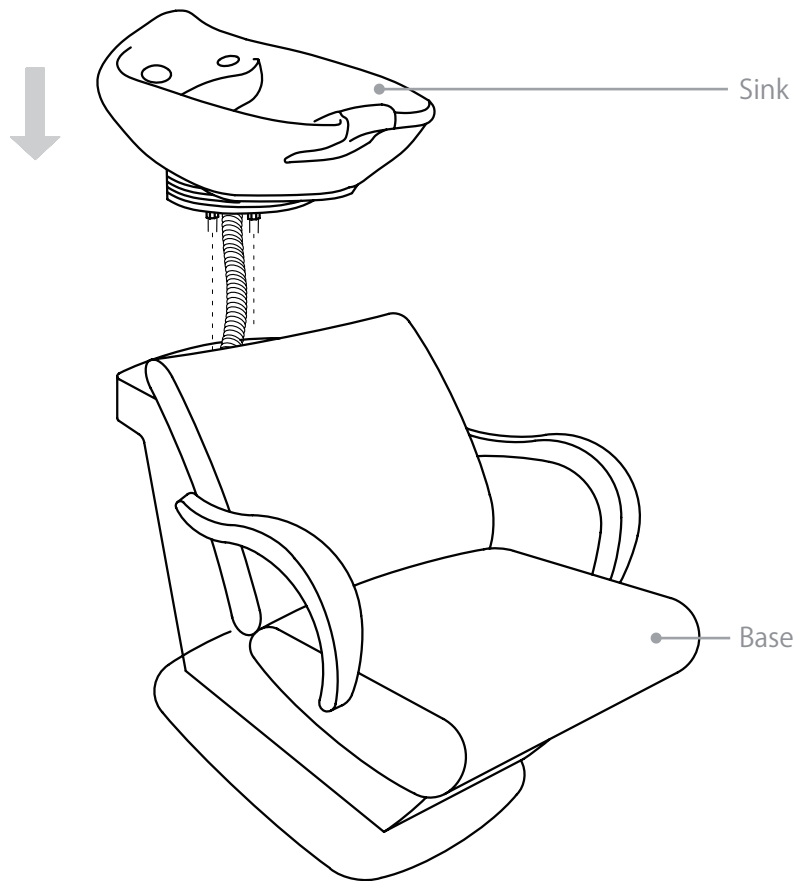

ASSEMBLY INSTRUCTIONS Sink Assembly Instruction

Align the sink to the base as shown in the diagram.