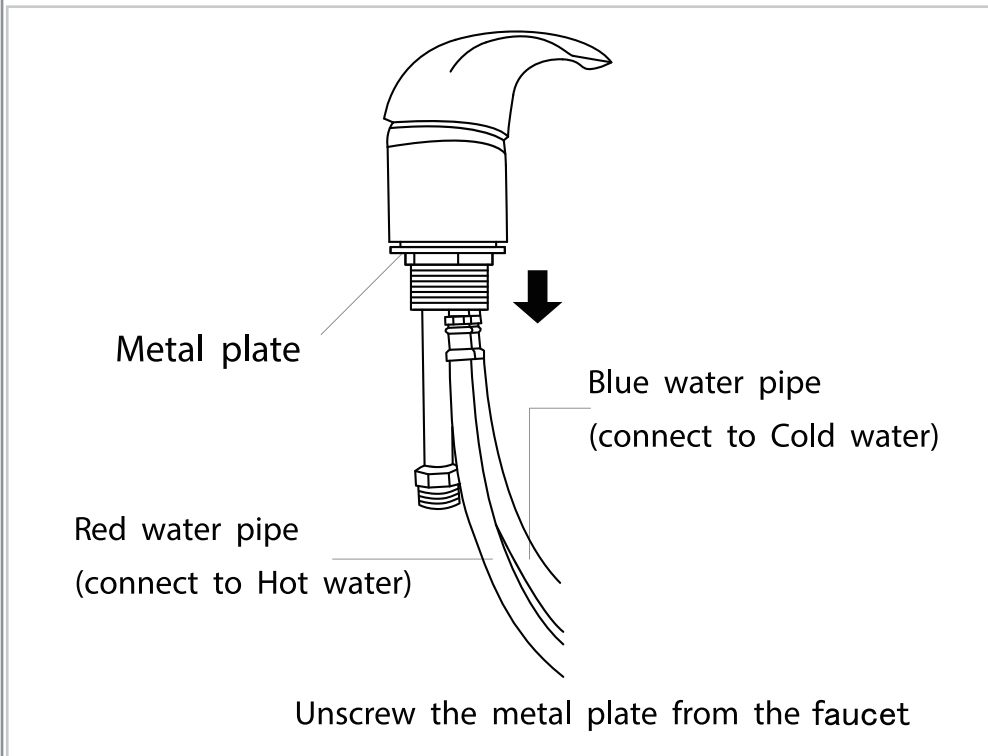

ASSEMBLY INSTRUCTIONS

Tools Necessary

14mm Spanner (excluded)

ASSEMBLY INSTRUCTIONS Sink Assembly Instruction

Align the sink to the base as shown in the diagram.

ASSEMBLY INSTRUCTIONS

ASSEMBLY INSTRUCTIONS Sink Assembly Instruction

Undo the access panel by twisting clockwise then using the 4* 14mm washers & gaskets provided fasten the sink to the base.

ASSEMBLY INSTRUCTIONS

Tap Assembly Instruction

STEP 1

STEP 2

ASSEMBLY INSTRUCTIONS Showerhead Assembly Instruction

Unscrew the fastener from the showerhead holder.

STEP 1

Fasten the showerhead holder to the sink with the fastener.

STEP 2

Unscrew the sprayerhead from the sprayer hose.

STEP 3

Place the sprayer hose from underneath through the showerhead holder and fasten the showerhead to the sprayer hose.