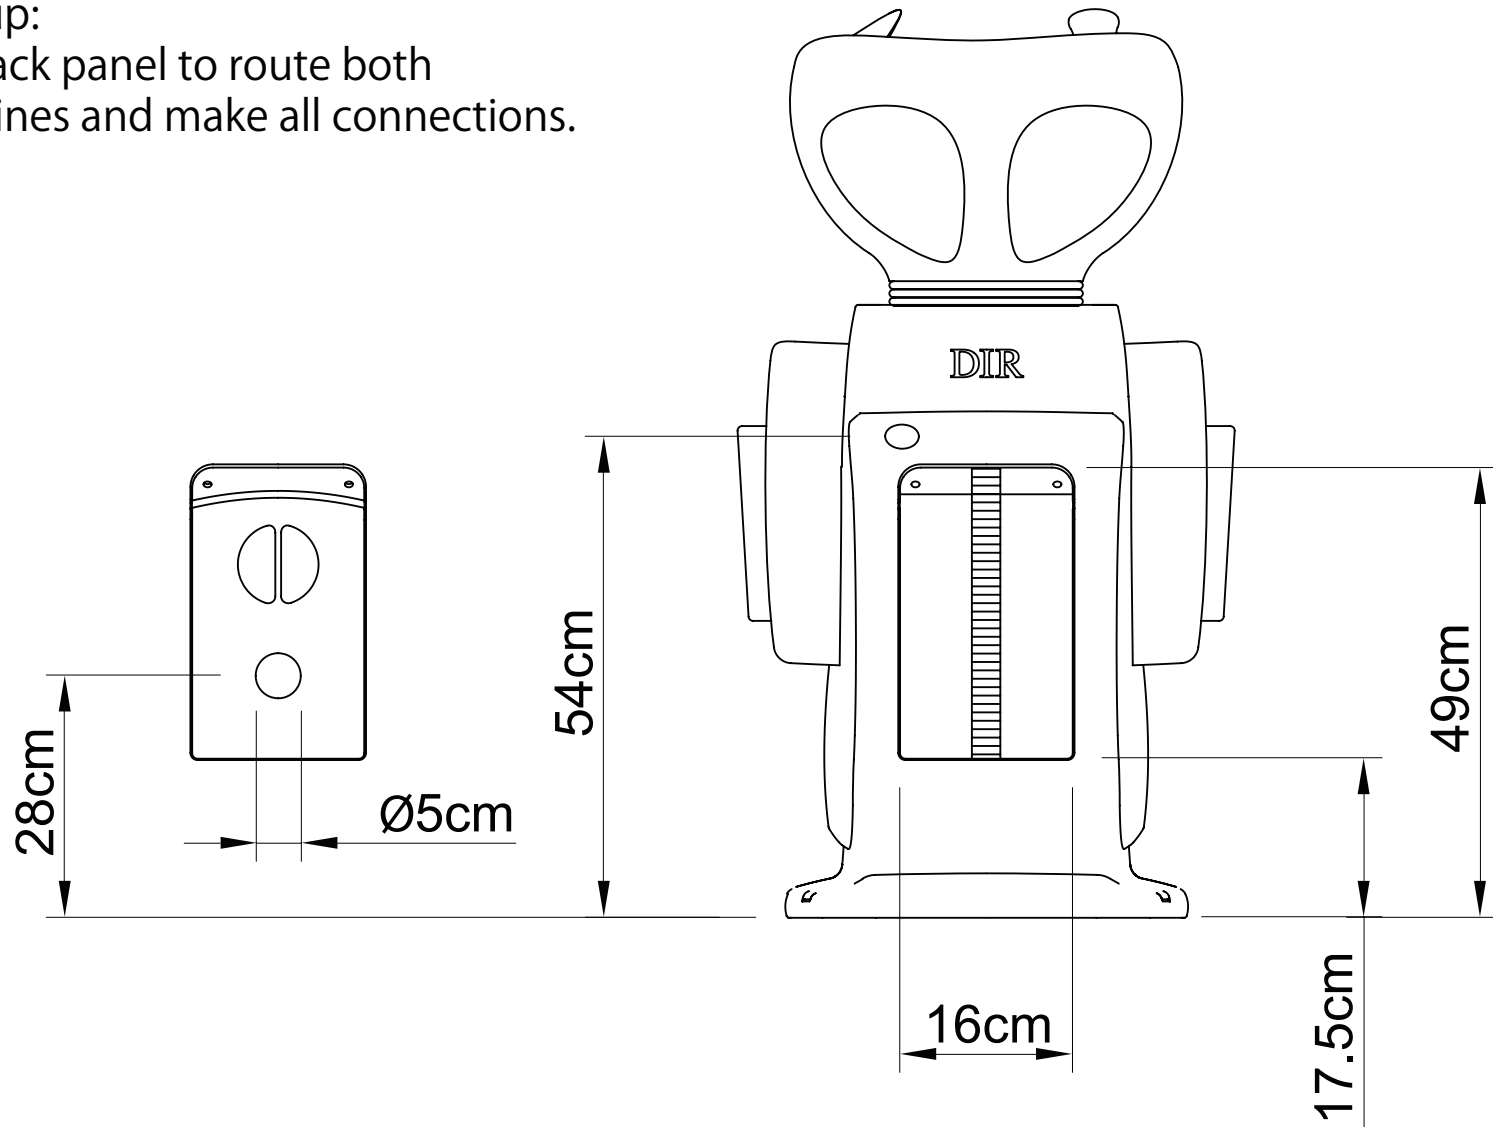

STEP 4

ASSEMBLY INSTRUCTIONS

Connect to sprayer hose to the tap shown in the diagram.

Blue water pipe
(connect to cold water)

Red water pipe
(connect to hot water)

Plumbing setup:

*removable back panel to route both water supply lines and make all connections.

PLUMBING INSTRUCTIONS

Wall Plumbing

Wall plumbing setup:
Circle opening on removable back for drain pipe exit

Floor plumbing setup:

All connection pipes are enclosed within the base unit.

Water supply lines are routed into the unit via a circular opening on the back of the base.