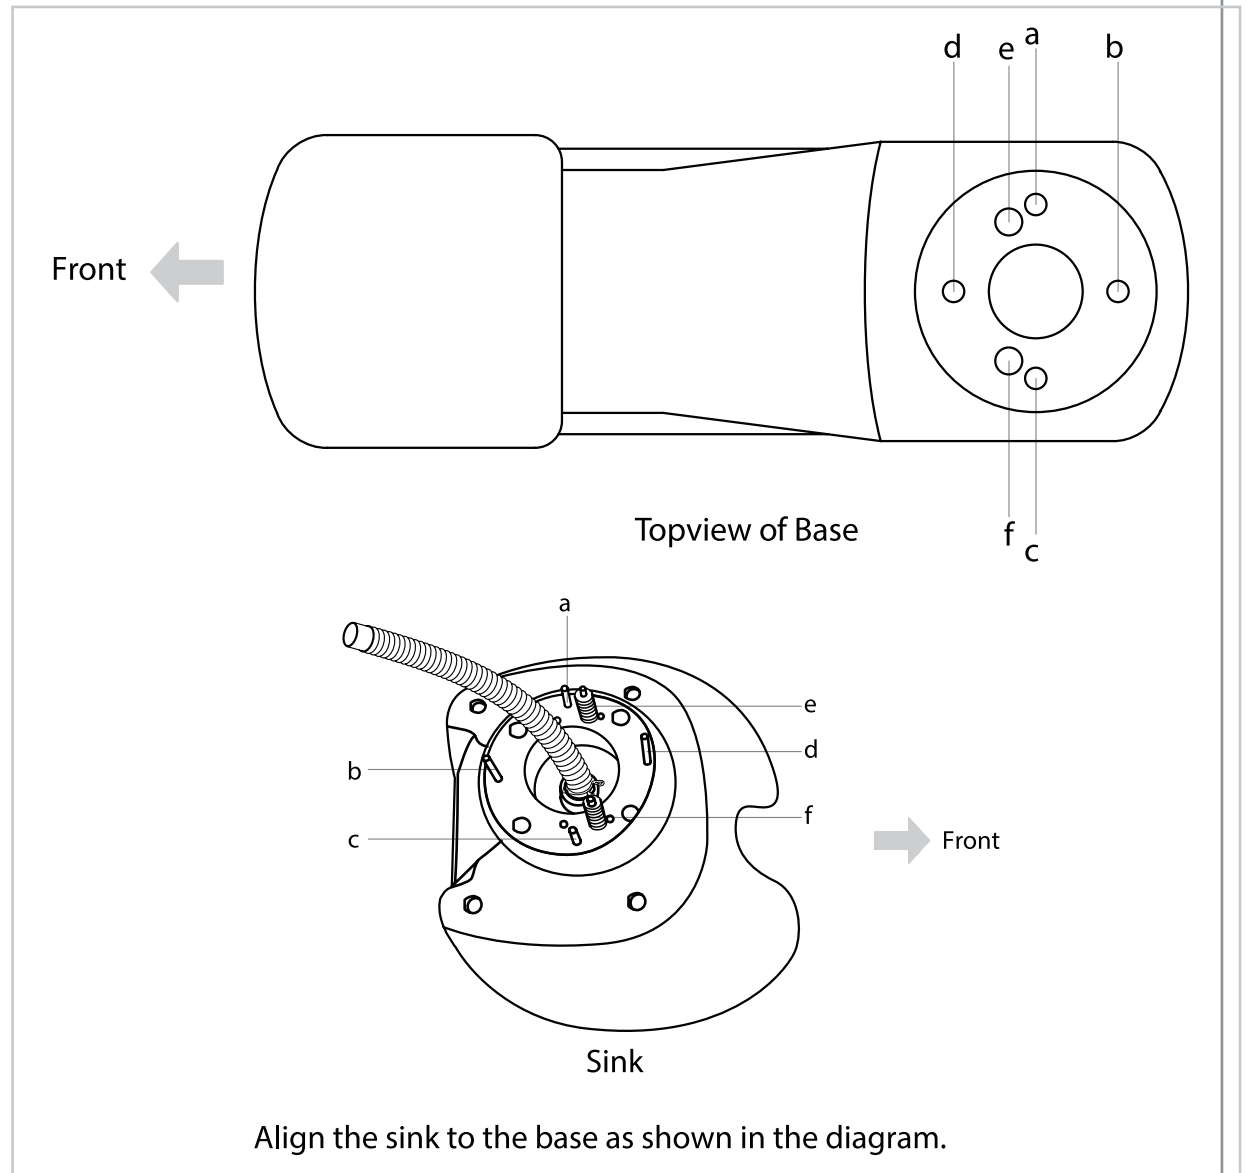

ASSEMBLY INSTRUCTIONS Sink Assembly Instruction

Align the sink to the base as shown in the diagram.