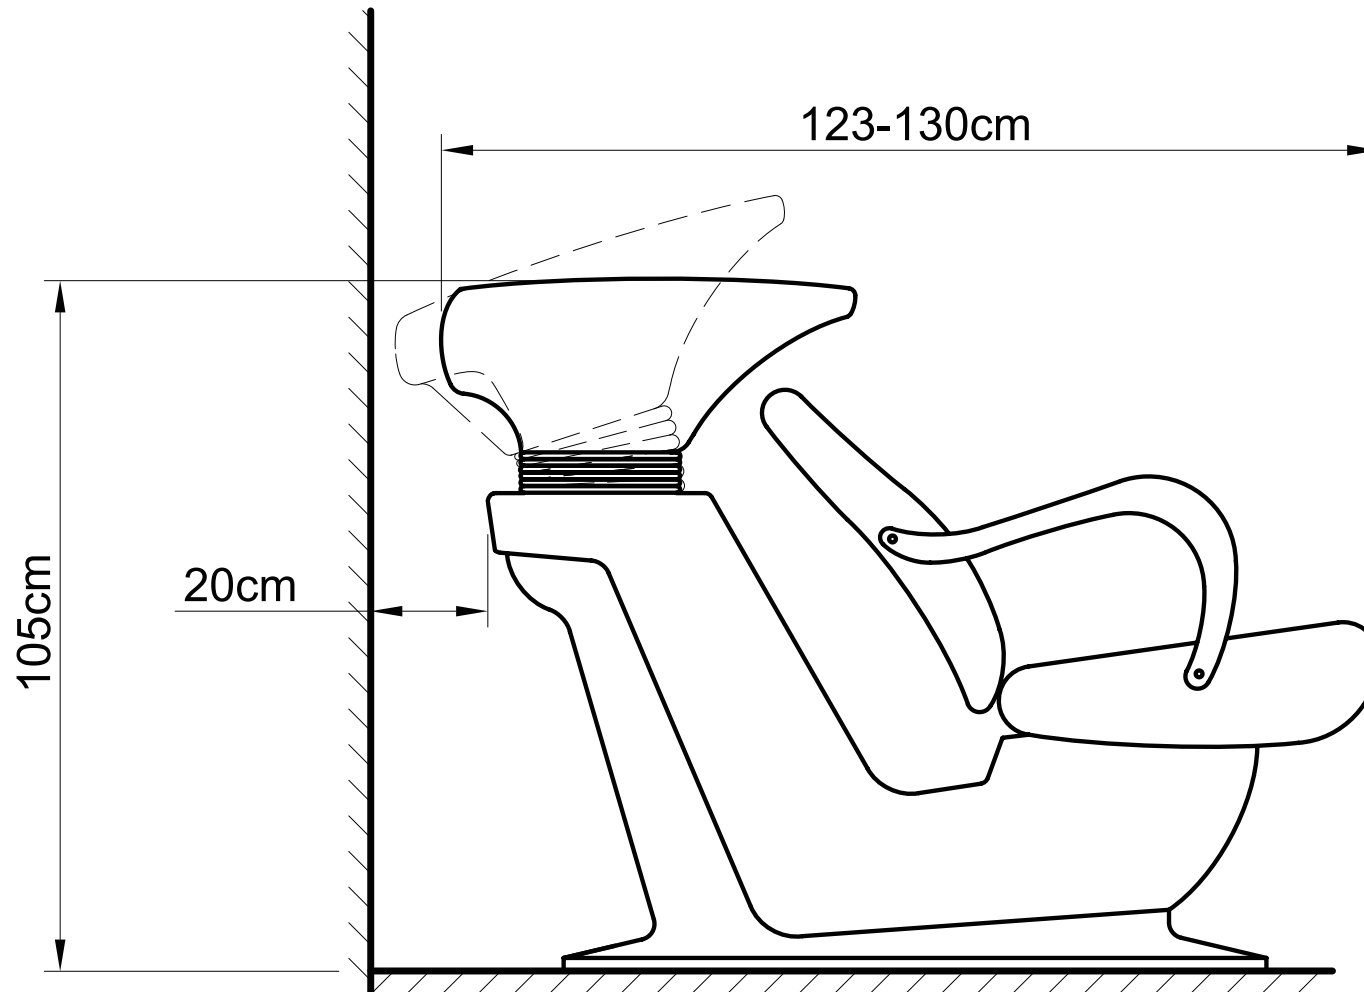

Faucet +
Red Hot Water Pipe (1/2 * 100cm)+
Blue Cold Water Pipe (1/2 * 100cm)

x1

Fixed Base

x1

Sealing Ring - Spare

x1

Washer & Gasket

x4

Floor Anchor

x4

ASSEMBLY INSTRUCTIONS

Please leave minimum 20cm of space measuring from finished wall to the back of the sink to allow sink's tilting position.

DIR

www.dirsalonfurniture.uk

ASSEMBLY INSTRUCTIONS