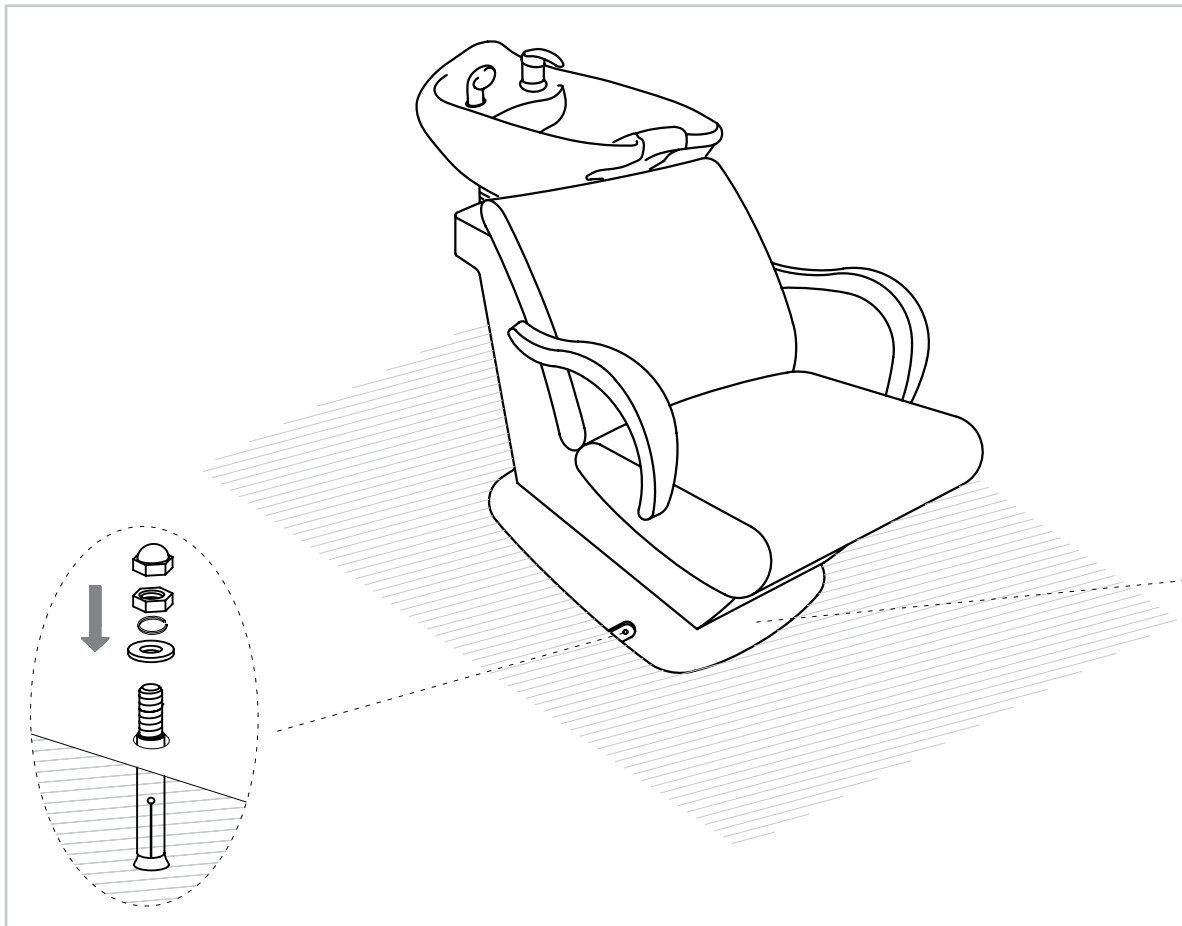

FLOOR ANCHOR INSTRUCTIONS

Secure the backwash on the floor by the provided floor anchors.