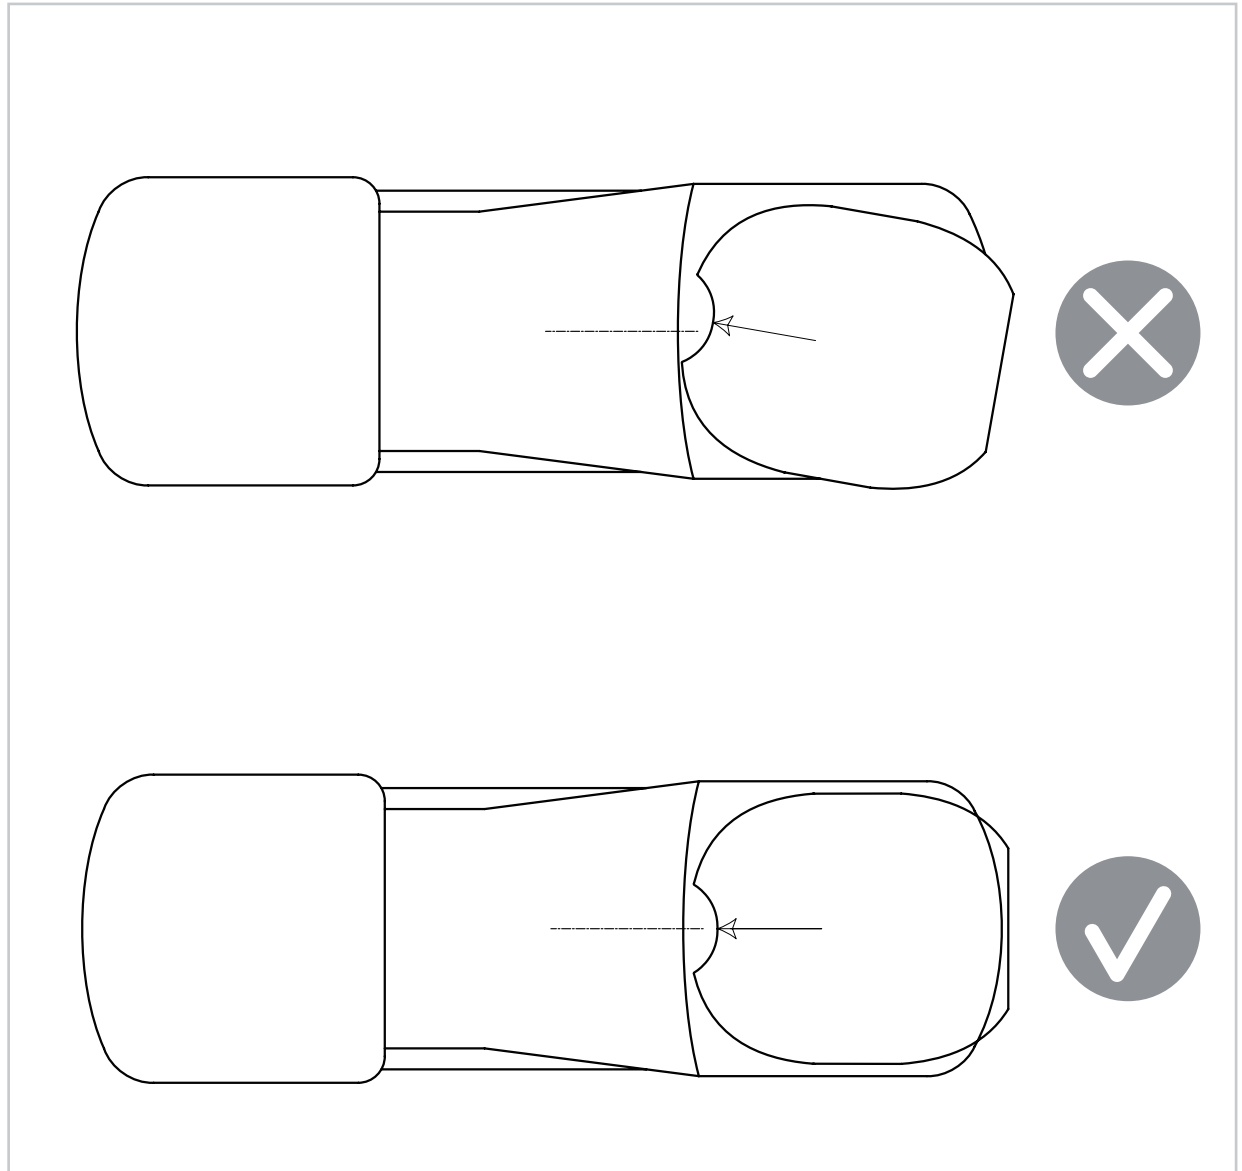

ASSEMBLY INSTRUCTIONS