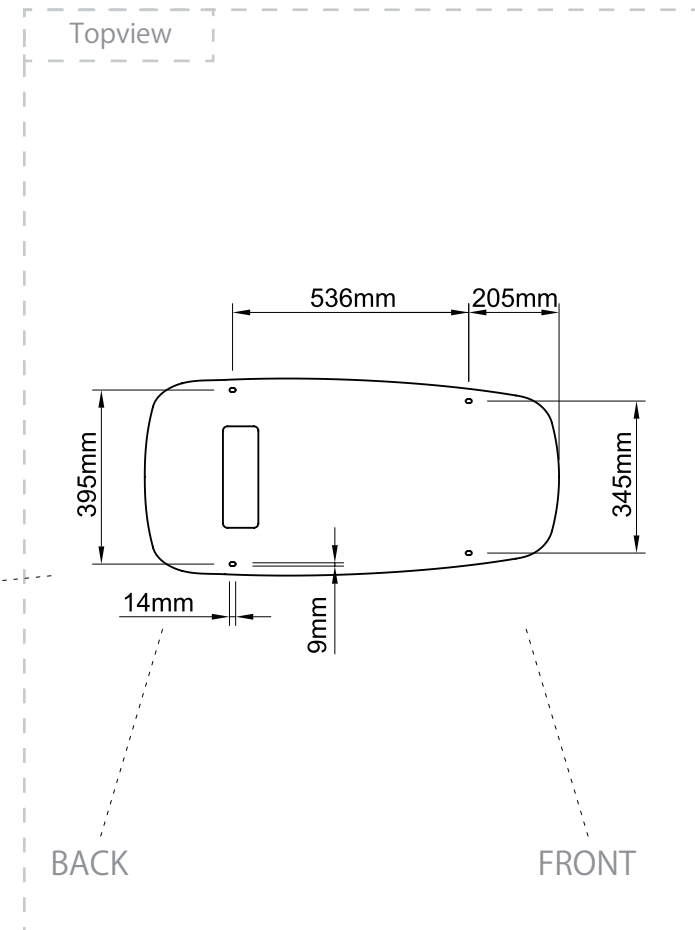

FLOOR ANCHOR INSTRUCTIONS

Secure the backwash on the floor by the provided floor anchors.