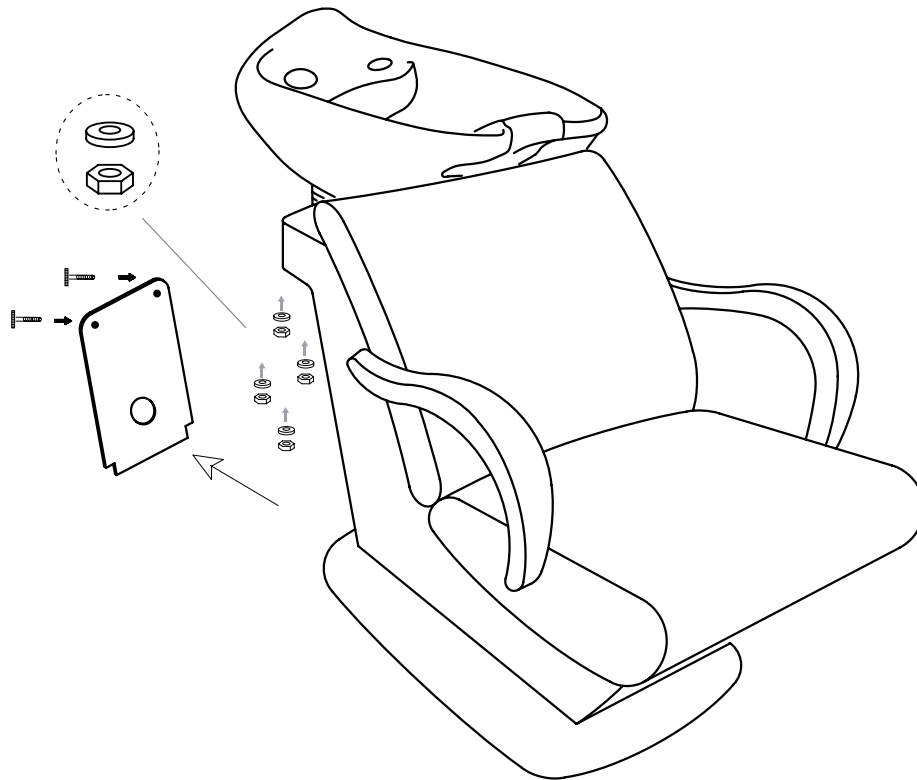

Floor Anchor

x4

ASSEMBLY INSTRUCTIONS

Please leave minimum 20cm of space measuring from finished wall to the back of the sink to allow sink's tilting position.

DIR

www.dirsalonfurniture.uk

ASSEMBLY INSTRUCTIONS

ASSEMBLY INSTRUCTIONS

Tools Necessary

14mm Spanner (excluded)

ASSEMBLY INSTRUCTIONS Sink Assembly Instruction

Align the sink to the base as shown in the diagram.

ASSEMBLY INSTRUCTIONS

ASSEMBLY INSTRUCTIONS Sink Assembly Instruction

Undo the access panel by twisting clockwise then using the 4* 14mm washers & gaskets provided fasten the sink to the base.

ASSEMBLY INSTRUCTIONS

Tap Assembly Instruction

STEP 1

STEP 2

ASSEMBLY INSTRUCTIONS Showerhead Assembly Instruction