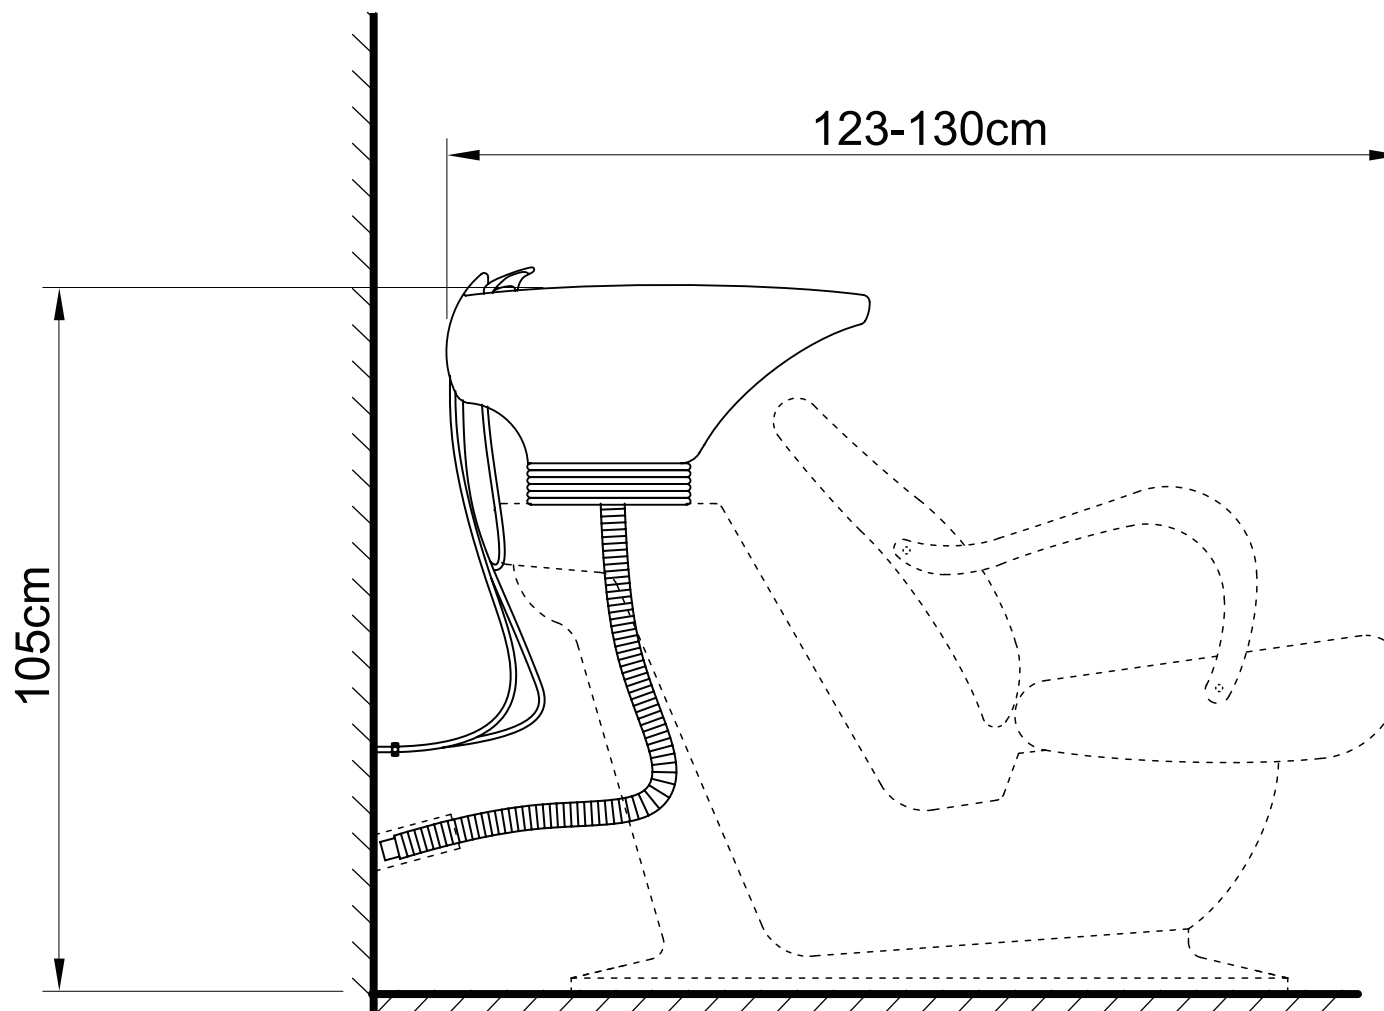

Unscrew the fastener from the showerhead holder.

STEP 1

Fasten the showerhead holder to the sink with the fastener.

STEP 2

Unscrew the sprayerhead from the sprayer hose.

STEP 3

Place the sprayer hose from underneath through the showerhead holder and fasten the showerhead to the sprayer hose.

STEP 4

ASSEMBLY INSTRUCTIONS

Connect to sprayer hose to the tap shown in the diagram.

Blue water pipe
(connect to cold water)

Red water pipe
(connect to hot water)

Plumbing setup:

*removable back panel to route both water supply lines and make all connections.

PLUMBING INSTRUCTIONS

Wall Plumbing

Wall plumbing setup:
Circle opening on removable back for drain pipe exit

Floor plumbing setup:

All connection pipes are enclosed within the base unit.

Water supply lines are routed into the unit via a circular opening on the back of the base.