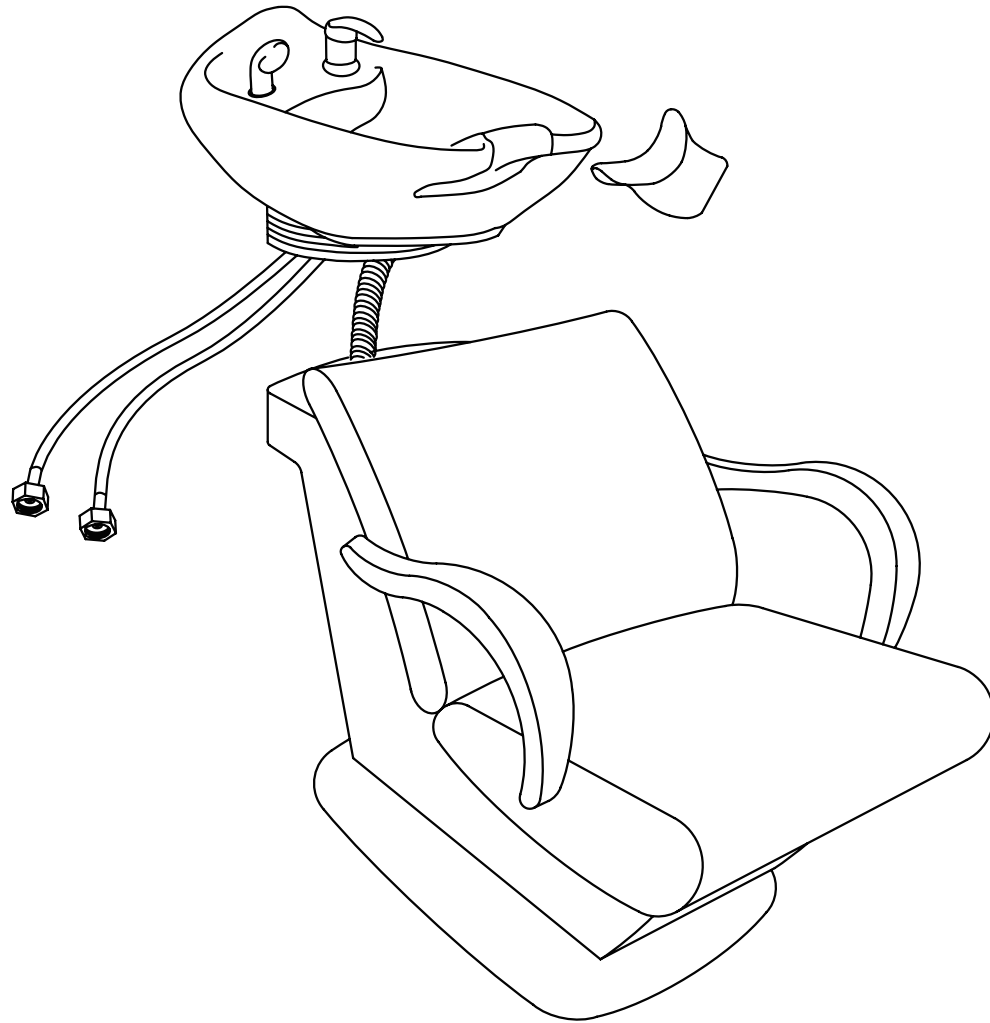

Floor Anchor

x4

ASSEMBLY INSTRUCTIONS

Please leave minimum 20cm of space measuring from finished wall to the back of the sink to allow sink's tilting position.

DIR

www.dirsalonfurniture.uk

ASSEMBLY INSTRUCTIONS