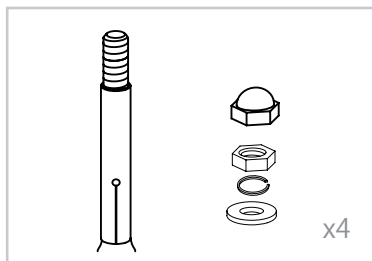

ASSEMBLY INSTRUCTIONS List of Parts

Base

Sink + Drain Pipe
(1+1/4" * 100cm)

x1

Neck Rest

x1

Sprayer Head
Sprayer Hose (1/2 * 120cm)

x1

Faucet +
Red Hot Water Pipe (1/2 * 100cm)+
Blue Cold Water Pipe (1/2 * 100cm)

x1

Fixed Base

x1

Sealing Ring - Spare

x1

Washer & Gasket

x4

Floor Anchor

x4

ASSEMBLY INSTRUCTIONS

Please leave minimum 20cm of space measuring from finished wall to the back of the sink to allow sink's tilting position.

DIR

www.dirsalonfurniture.uk

ASSEMBLY INSTRUCTIONS