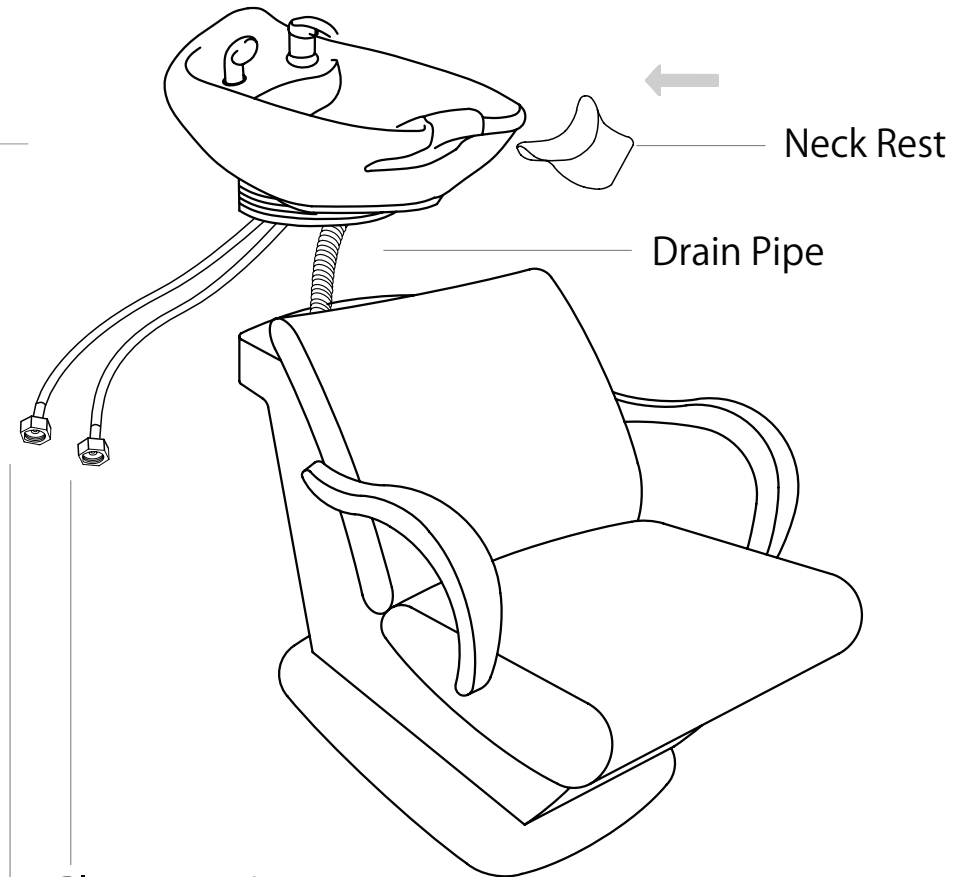

Undo the access panel by twisting clockwise then using the 4* 14mm washers & gaskets provided fasten the sink to the base.

ASSEMBLY INSTRUCTIONS

Tap Assembly Instruction

STEP 1

STEP 2

ASSEMBLY INSTRUCTIONS Showerhead Assembly Instruction

Unscrew the fastener from the showerhead holder.

STEP 1

Fasten the showerhead holder to the sink with the fastener.

STEP 2

Unscrew the sprayerhead from the sprayer hose.

STEP 3

Place the sprayer hose from underneath through the showerhead holder and fasten the showerhead to the sprayer hose.

STEP 4

ASSEMBLY INSTRUCTIONS

Connect to sprayer hose to the tap shown in the diagram.

Blue water pipe
(connect to cold water)

Red water pipe
(connect to hot water)

Plumbing setup:

*removable back panel to route both water supply lines and make all connections.

PLUMBING INSTRUCTIONS

Wall Plumbing

Wall plumbing setup:
Circle opening on removable back for drain pipe exit

Floor plumbing setup:

All connection pipes are enclosed within the base unit.

Water supply lines are routed into the unit via a circular opening on the back of the base.